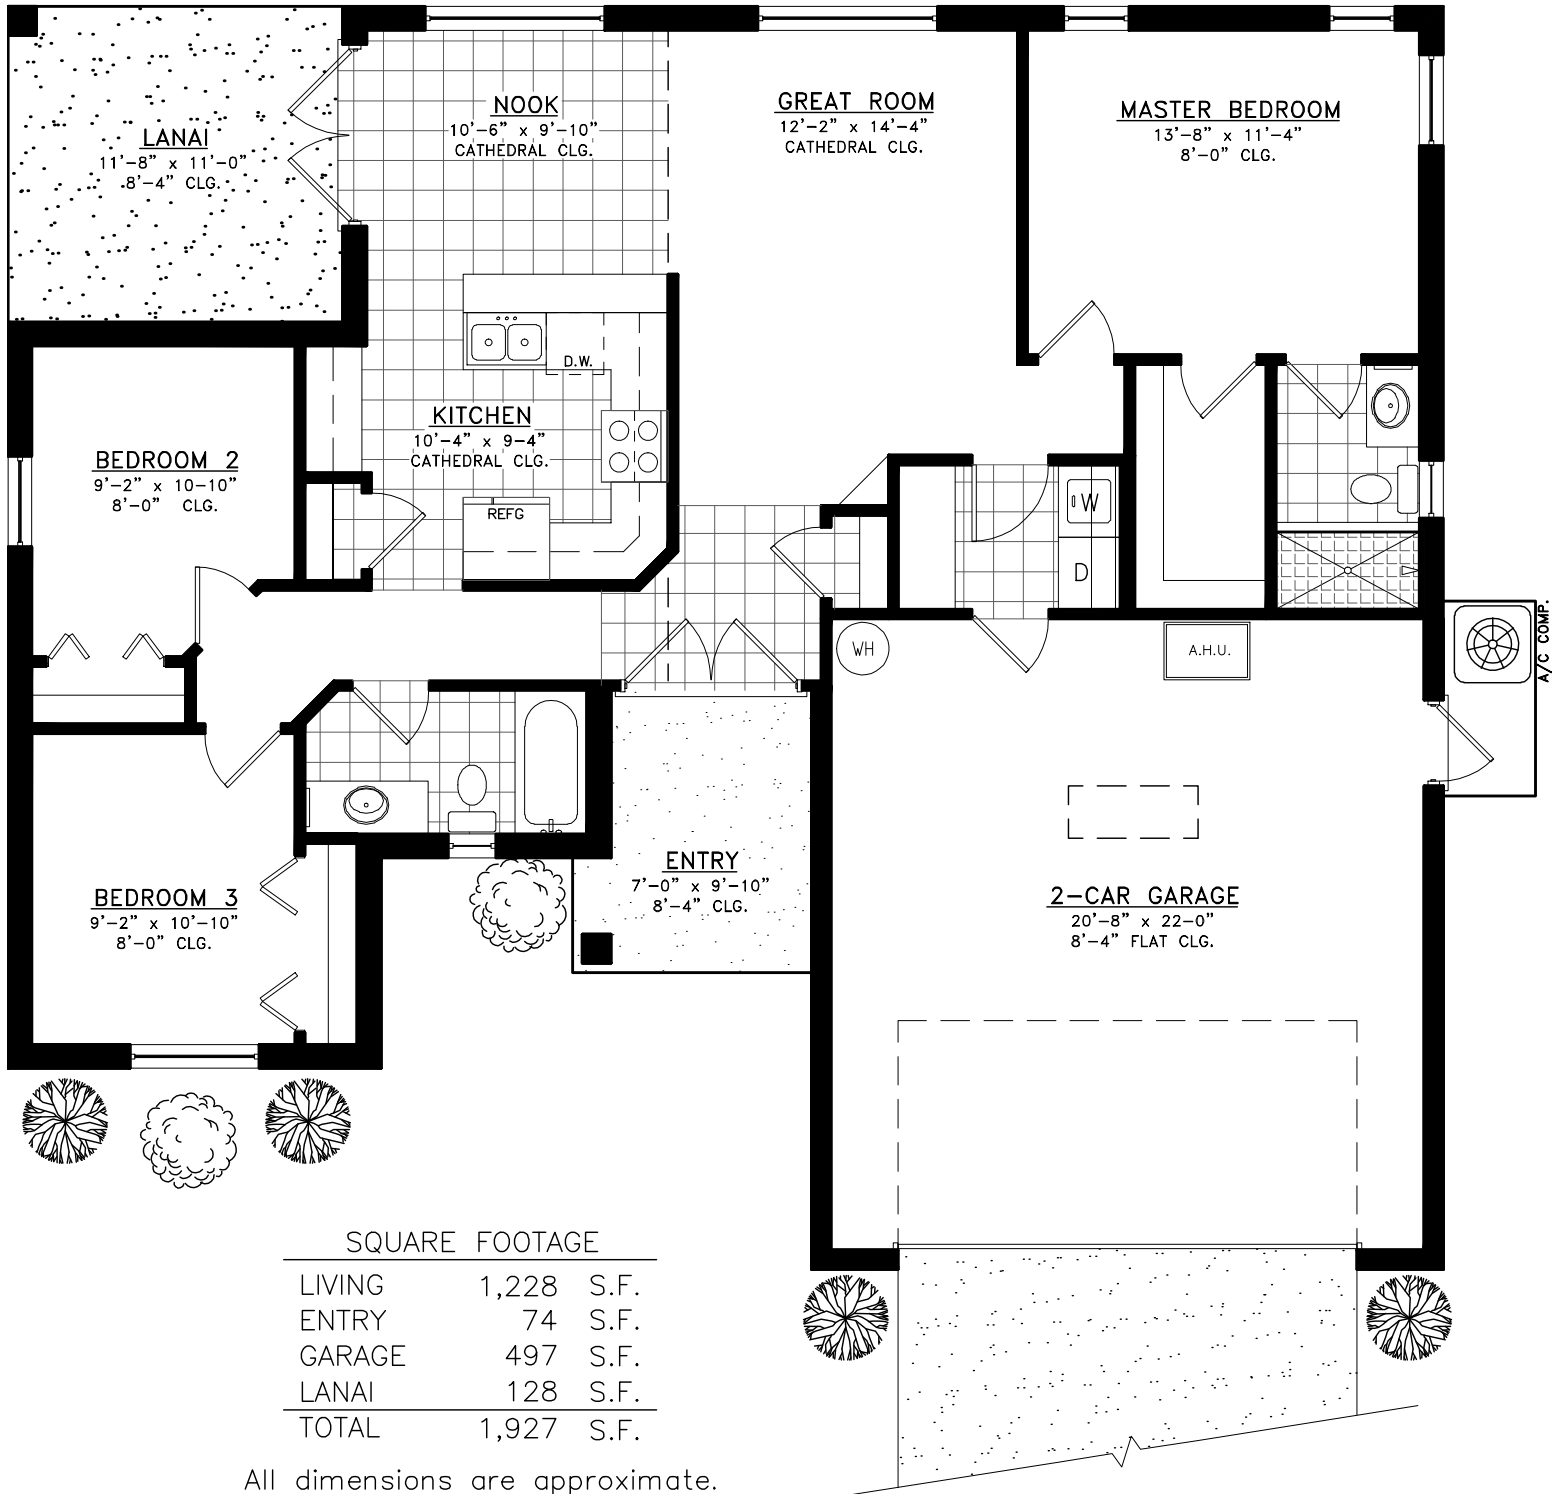

The Buchanon

3 Bedroom, 2 Bath

2 Car Garage

SQUARE FOOTAGE

LIVING	1,228	S.F.
ENTRY	74	S.F.
GARAGE	497	S.F.
LANAI	128	S.F.
TOTAL	1,927	S.F.

All dimensions are approximate.